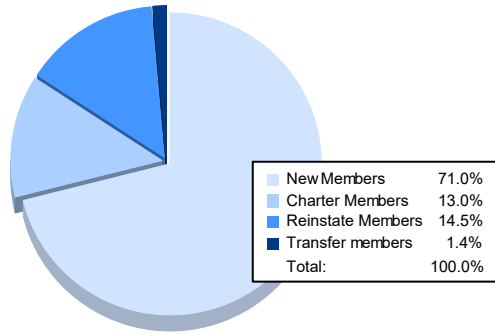

Year	New Clubs	Dropped Clubs	Gain/ Loss Clubs	New Members	Charter Members	Reinstate Members	Transfer Members	Total Member Added	Total Members Dropped	Gain/ Loss Members
2016-2017	0	1	-1	64	0	1	6	71	146	-75
2017-2018	0	4	-4	63	0	3	10	76	144	-68
2018-2019	0	0	0	75	1	5	9	90	107	-17
2019-2020	0	0	0	59	0	2	4	65	89	-24
2020-2021	0	1	-1	49	9	10	1	69	117	-48
<b>Average</b>	<b>0</b>	<b>1</b>	<b>-1</b>	<b>62</b>	<b>2</b>	<b>4</b>	<b>6</b>	<b>74</b>	<b>121</b>	<b>-46</b>

### Membership Composition June 2021 Cumulative

### Gender Composition June 2021 Cumulative