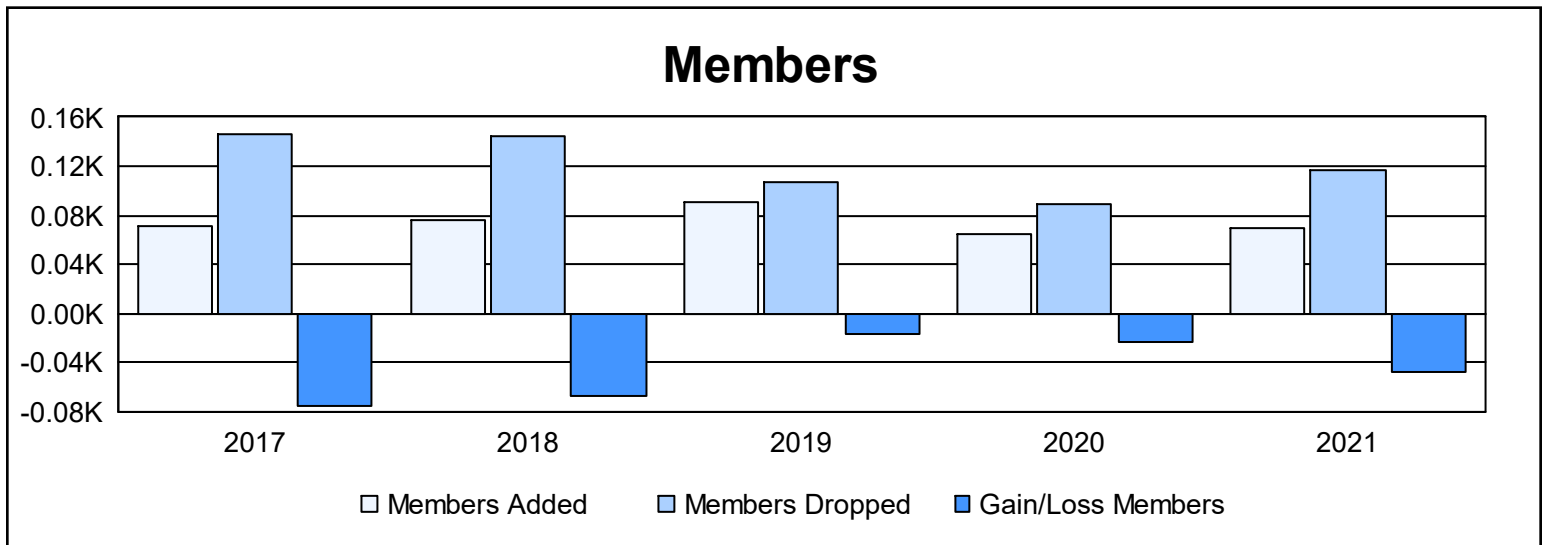

Year	New Clubs	Dropped Clubs	Gain/ Loss Clubs	New Members	Charter Members	Reinstate Members	Transfer Members	Total Member Added	Total Members Dropped	Gain/ Loss Members
2016-2017	0	1	-1	64	0	1	6	71	146	-75
2017-2018	0	4	-4	63	0	3	10	76	144	-68
2018-2019	0	0	0	75	1	5	9	90	107	-17
2019-2020	0	0	0	59	0	2	4	65	89	-24
2020-2021	0	1	-1	49	9	10	1	69	117	-48
<b>Average</b>	<b>0</b>	<b>1</b>	<b>-1</b>	<b>62</b>	<b>2</b>	<b>4</b>	<b>6</b>	<b>74</b>	<b>121</b>	<b>-46</b>

### Membership Composition June 2021 Cumulative