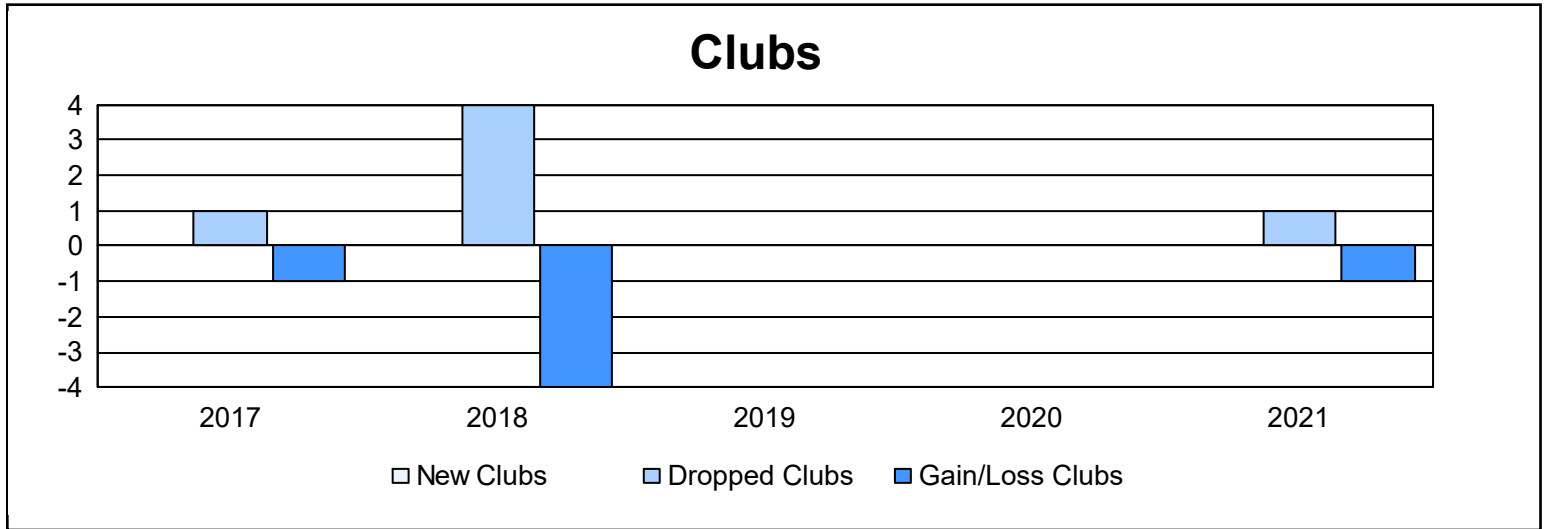

Year	New Clubs	Dropped Clubs	Gain/ Loss Clubs	New Members	Charter Members	Reinstate Members	Transfer Members	Total Member Added	Total Members Dropped	Gain/ Loss Members
2016-2017	0	1	-1	64	0	1	6	71	146	-75
2017-2018	0	4	-4	63	0	3	10	76	144	-68
2018-2019	0	0	0	75	1	5	9	90	107	-17
2019-2020	0	0	0	59	0	2	4	65	89	-24
2020-2021	0	1	-1	49	9	10	1	69	117	-48
<b>Average</b>	<b>0</b>	<b>1</b>	<b>-1</b>	<b>62</b>	<b>2</b>	<b>4</b>	<b>6</b>	<b>74</b>	<b>121</b>	<b>-46</b>

### Membership Composition June 2021 Cumulative